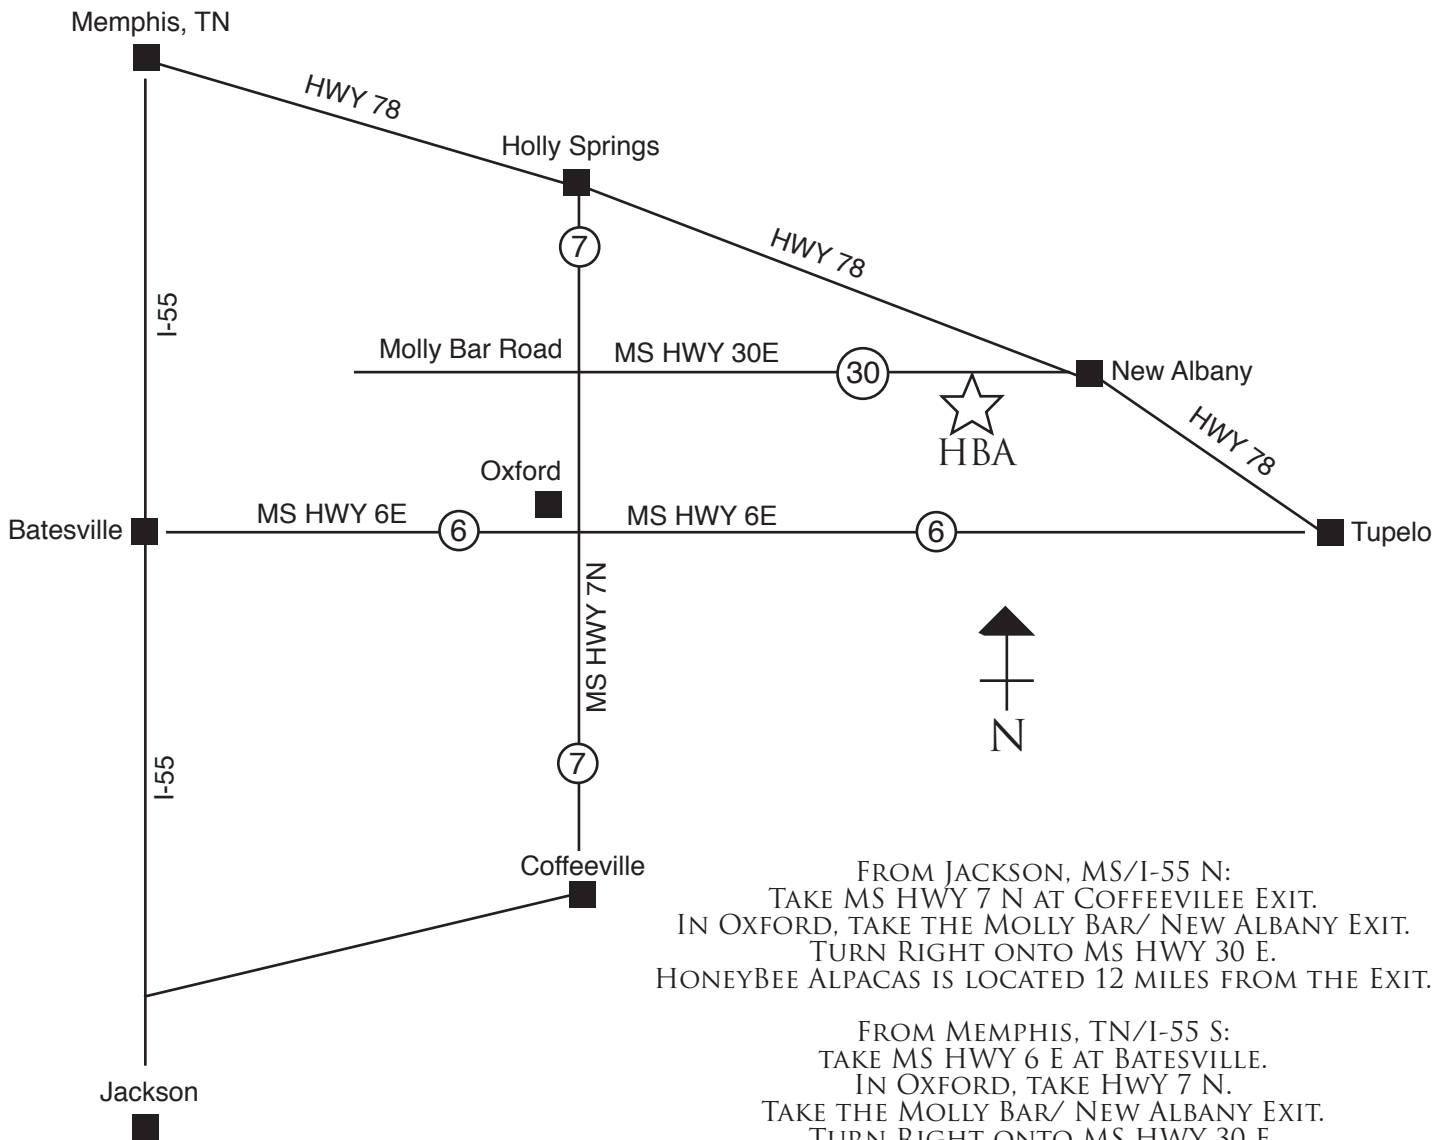

HONEYBEE ALPACAS

PERUVIAN ALPACAS WITH SOUTHERN CHARM

1231 STATE ROAD 30E

ETTA, MS 38627

TELEPHONE: 662.236.6349 OR 662.234.7663

EMAIL: INGRID@HONEYBEEALPACAS.COM

DIRECTIONS TO HONEYBEE ALPACAS

FROM JACKSON, MS/I-55 N:
 TAKE MS HWY 7 N AT COFFEEVILLE EXIT.
 IN OXFORD, TAKE THE MOLLY BAR/ NEW ALBANY EXIT.
 TURN RIGHT ONTO MS HWY 30 E.
 HONEYBEE ALPACAS IS LOCATED 12 MILES FROM THE EXIT.

FROM MEMPHIS, TN/I-55 S:
 TAKE MS HWY 6 E AT BATESVILLE.
 IN OXFORD, TAKE HWY 7 N.
 TAKE THE MOLLY BAR/ NEW ALBANY EXIT.
 TURN RIGHT ONTO MS HWY 30 E.
 HONEYBEE ALPACAS IS LOCATED 12 MILES FROM THE EXIT.

OR
 FROM HWY 78, TAKE MS HWY 7 S AT HOLLY SPRINGS.
 TAKE MS HWY 30 E.
 HONEYBEE ALPACAS IS LOCATED 18 MILES FROM.

FROM TUPELO:
 TAKE HWY 78 TOWARDS NEW ALBANY.
 AT NEW ALBANY, TAKE MS HWY 30 W.